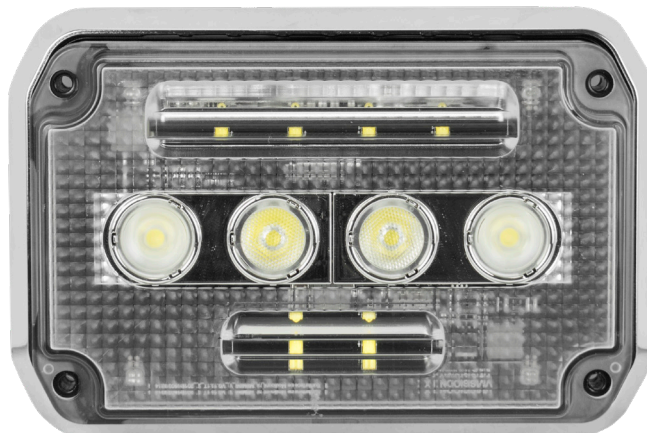

FT-GSMJR

Guardian JR.

Surface Mount Scene Light

ABOUT THE GUARDIAN JR.

The Guardian Junior is a class leading scene light designed for the side of your apparatus. It is 3x brighter than any fixture of its size and uses an industry standard bolt pattern. These two key features make it the perfect scene light for retrofits and new installations alike.

Key Features:

- Industry Standard Bolt Pattern
- Multiple Output Options
- Hardware Never Contacts the Lens

FT-GSMJR SPECS

EQUIVALENT LUMENS	5,000
EFFECTIVE LUMENS	3,000
WATTAGE	40W
AMPERAGE	3.33A
INPUT VOLTAGE	9-32V DC

THE GUARDIAN JR.

Includes:

- Light Fixture
- Gasket
- Chrome Bezel
- Isolating Mount
- Installation Hardware

Item	Description	Raw Lumens	Effective Lumens	Watts	Amp Draw @12V	Volatage Range
FT-GSMJR	Guardian Junior Surface Mount Light. 7.41" x 5.05".	5,000 lm	3,000 lm	40W	3.33A	9-32V DC
FT-GSMJR-B	Guardian Junior Surface Mount Light. 7.41" x 5.05". Blackout model (black bezel, black optic holders)	5,000 lm	3,000 lm	40W	3.33A	9-32V DC