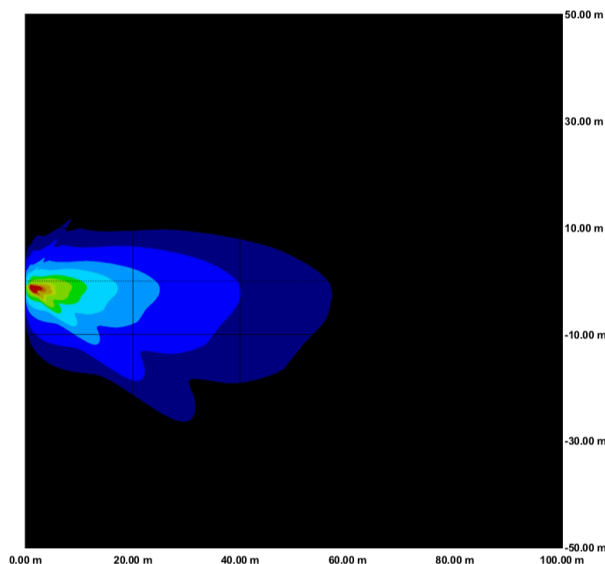

FT-GSMJR

Guardian JR.

Surface Mount Scene Light

ABOUT THE GUARDIAN JR.

The Guardian Junior is a class leading scene light designed for the side of your apparatus. It is 3x brighter than any fixture of its size and uses an industry standard bolt pattern. These two key features make it the perfect scene light for retrofits and new installations alike.

Key Features:

- Industry Standard Bolt Pattern
- Multiple Output Options
- Hardware Never Contacts the Lens

FT-GSMJR SPECS

EQUIVALENT LUMENS	5,000
EFFECTIVE LUMENS	3,000
WATTAGE	40W
AMPERAGE	3.33A
INPUT VOLTAGE	9-32V DC

THE GUARDIAN JR.

Includes:

- Light Fixture
- Gasket
- Chrome Bezel
- Isolating Mount
- Installation Hardware

Item	Description	Raw Lumens	Effective Lumens	Watts	Amp Draw @12V	Volatage Range
FT-GSMJR	Guardian Junior Surface Mount Light. 7.41" x 5.05".	5,000 lm	3,000 lm	40W	3.33A	9-32V DC
FT-GSMJR-B	Guardian Junior Surface Mount Light. 7.41" x 5.05". Blackout model (black bezel, black optic holders)	5,000 lm	3,000 lm	40W	3.33A	9-32V DC