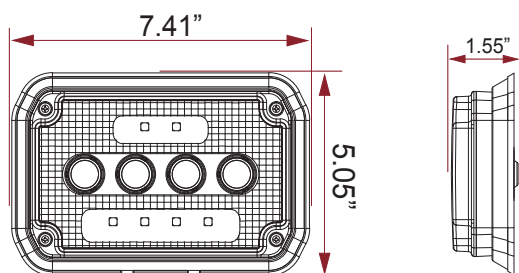

FT-GSMJR

Guardian JR.

Surface Mount Scene Light

ABOUT THE GUARDIAN JR.

The Guardian Junior is a class leading scene light designed for the side of your apparatus. It is 3x brighter than any fixture of its size and uses an industry standard bolt pattern. These two key features make it the perfect scene light for retrofits and new installations alike.

Key Features:

- Industry Standard Bolt Pattern
- Multiple Output Options
- Hardware Never Contacts the Lens

FT-GSMJR SPECS

EQUIVALENT LUMENS	5,000
EFFECTIVE LUMENS	3,000
WATTAGE	40W
AMPERAGE	3.33A
INPUT VOLTAGE	9-32V DC

THE GUARDIAN JR.

Includes:

- Light Fixture
- Gasket
- Chrome Bezel
- Isolating Mount
- Installation Hardware

Item	Description	Raw Lumens	Effective Lumens	Watts	Amp Draw @12V	Volatage Range
FT-GSMJR	Guardian Junior Surface Mount Light. 7.41" x 5.05".	5,000 lm	3,000 lm	40W	3.33A	9-32V DC
FT-GSMJR-B	Guardian Junior Surface Mount Light. 7.41" x 5.05". Blackout model (black bezel, black optic holders)	5,000 lm	3,000 lm	40W	3.33A	9-32V DC